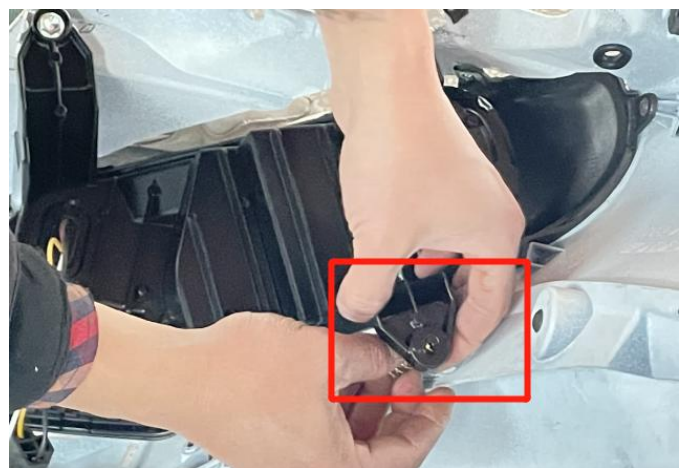

Headlight for Honda Gold Wing GL1800 2001-2018

VST-010201-001