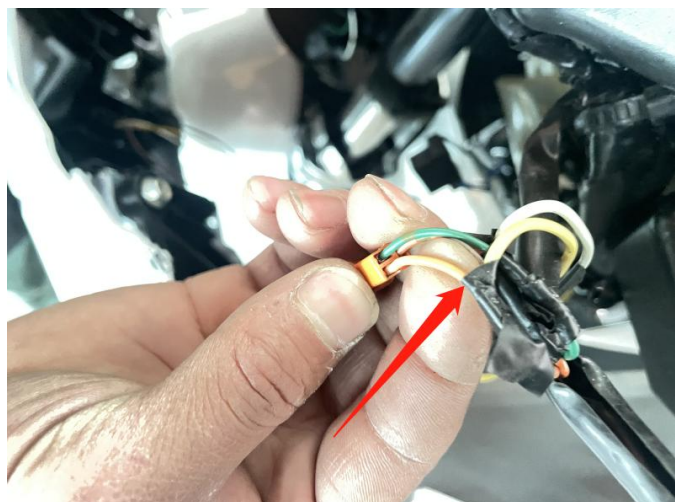

Finally, install the protective cover of the new headlight and the previously removed accessories back on the motorcycle. As the picture shows:

6. Follow these steps:

First, connect the new headlight harness connector with the motorcycle harness connector