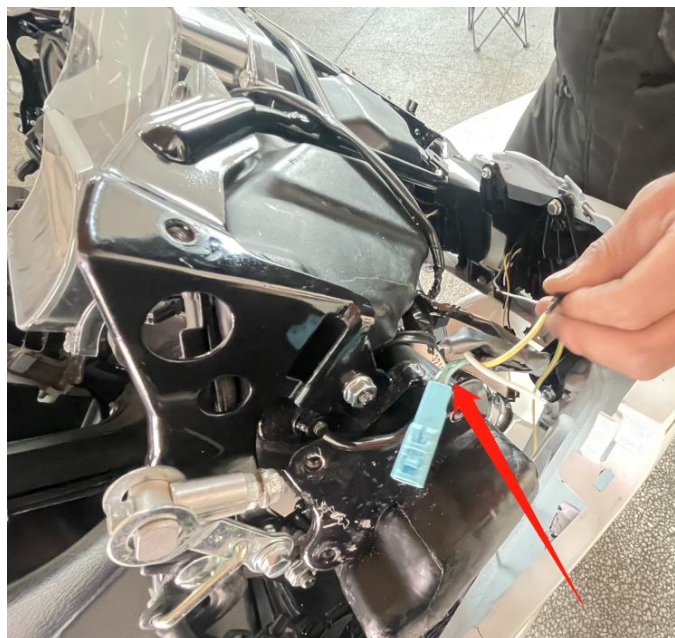

6. Follow these steps:

First, connect the new headlight harness connector with the motorcycle harness connector

Then, break the skin of the yellow left turn signal harness of the original motorcycle, and then connect the turn signal harness on the new headlight and insulate it. Then break the skin of the blue right turn signal harness of the original motorcycle, connect the turn signal harness of the new headlight and insulate it

Third, check whether the headlight and turn signal functions are normal after connecting the harness